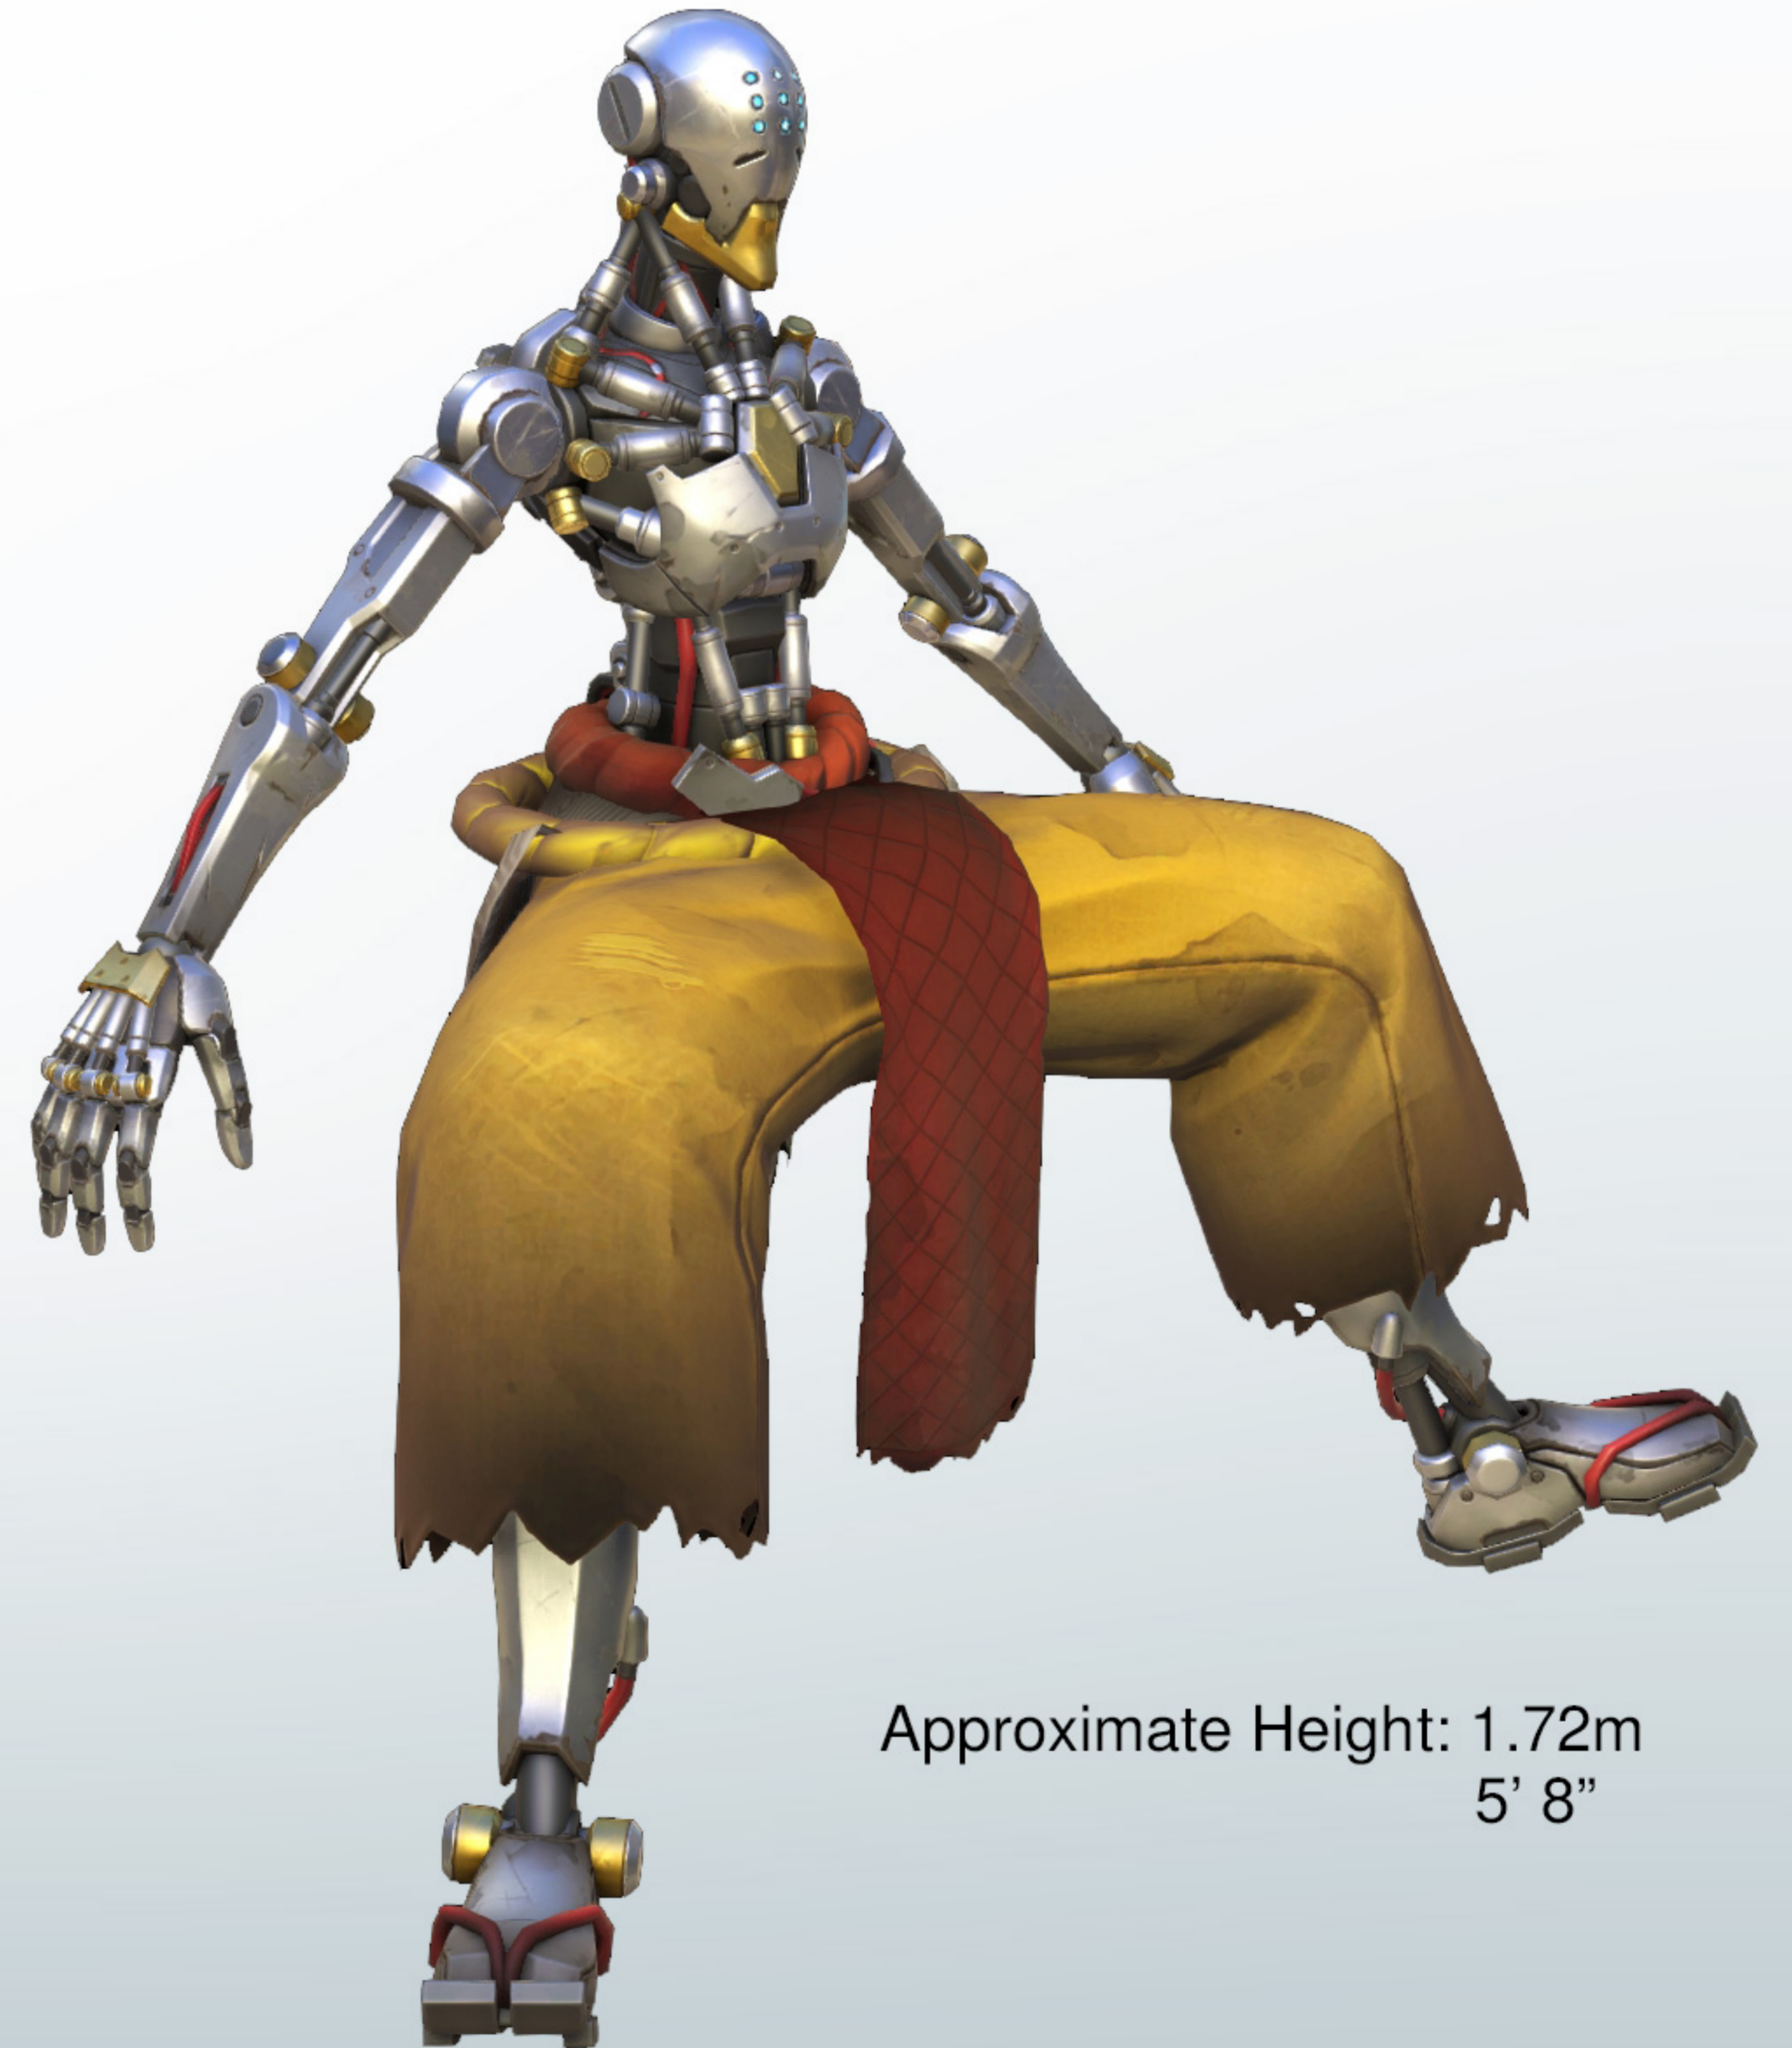

# ZENYATTA

-  Head Pattern  
#98ffff
-  Sash  
#e1c931
-  Dhoti  
#6f241e
-  Pants  
#bb8a24
-  Tassel Beads  
#684c3e
-  Back Skirt  
#c1b4a1
-  Skirt Pattern  
#5f5949

Tassel Detail

Head Details

# ZENYATTA

Approximate Height: 1.72m  
5' 8"