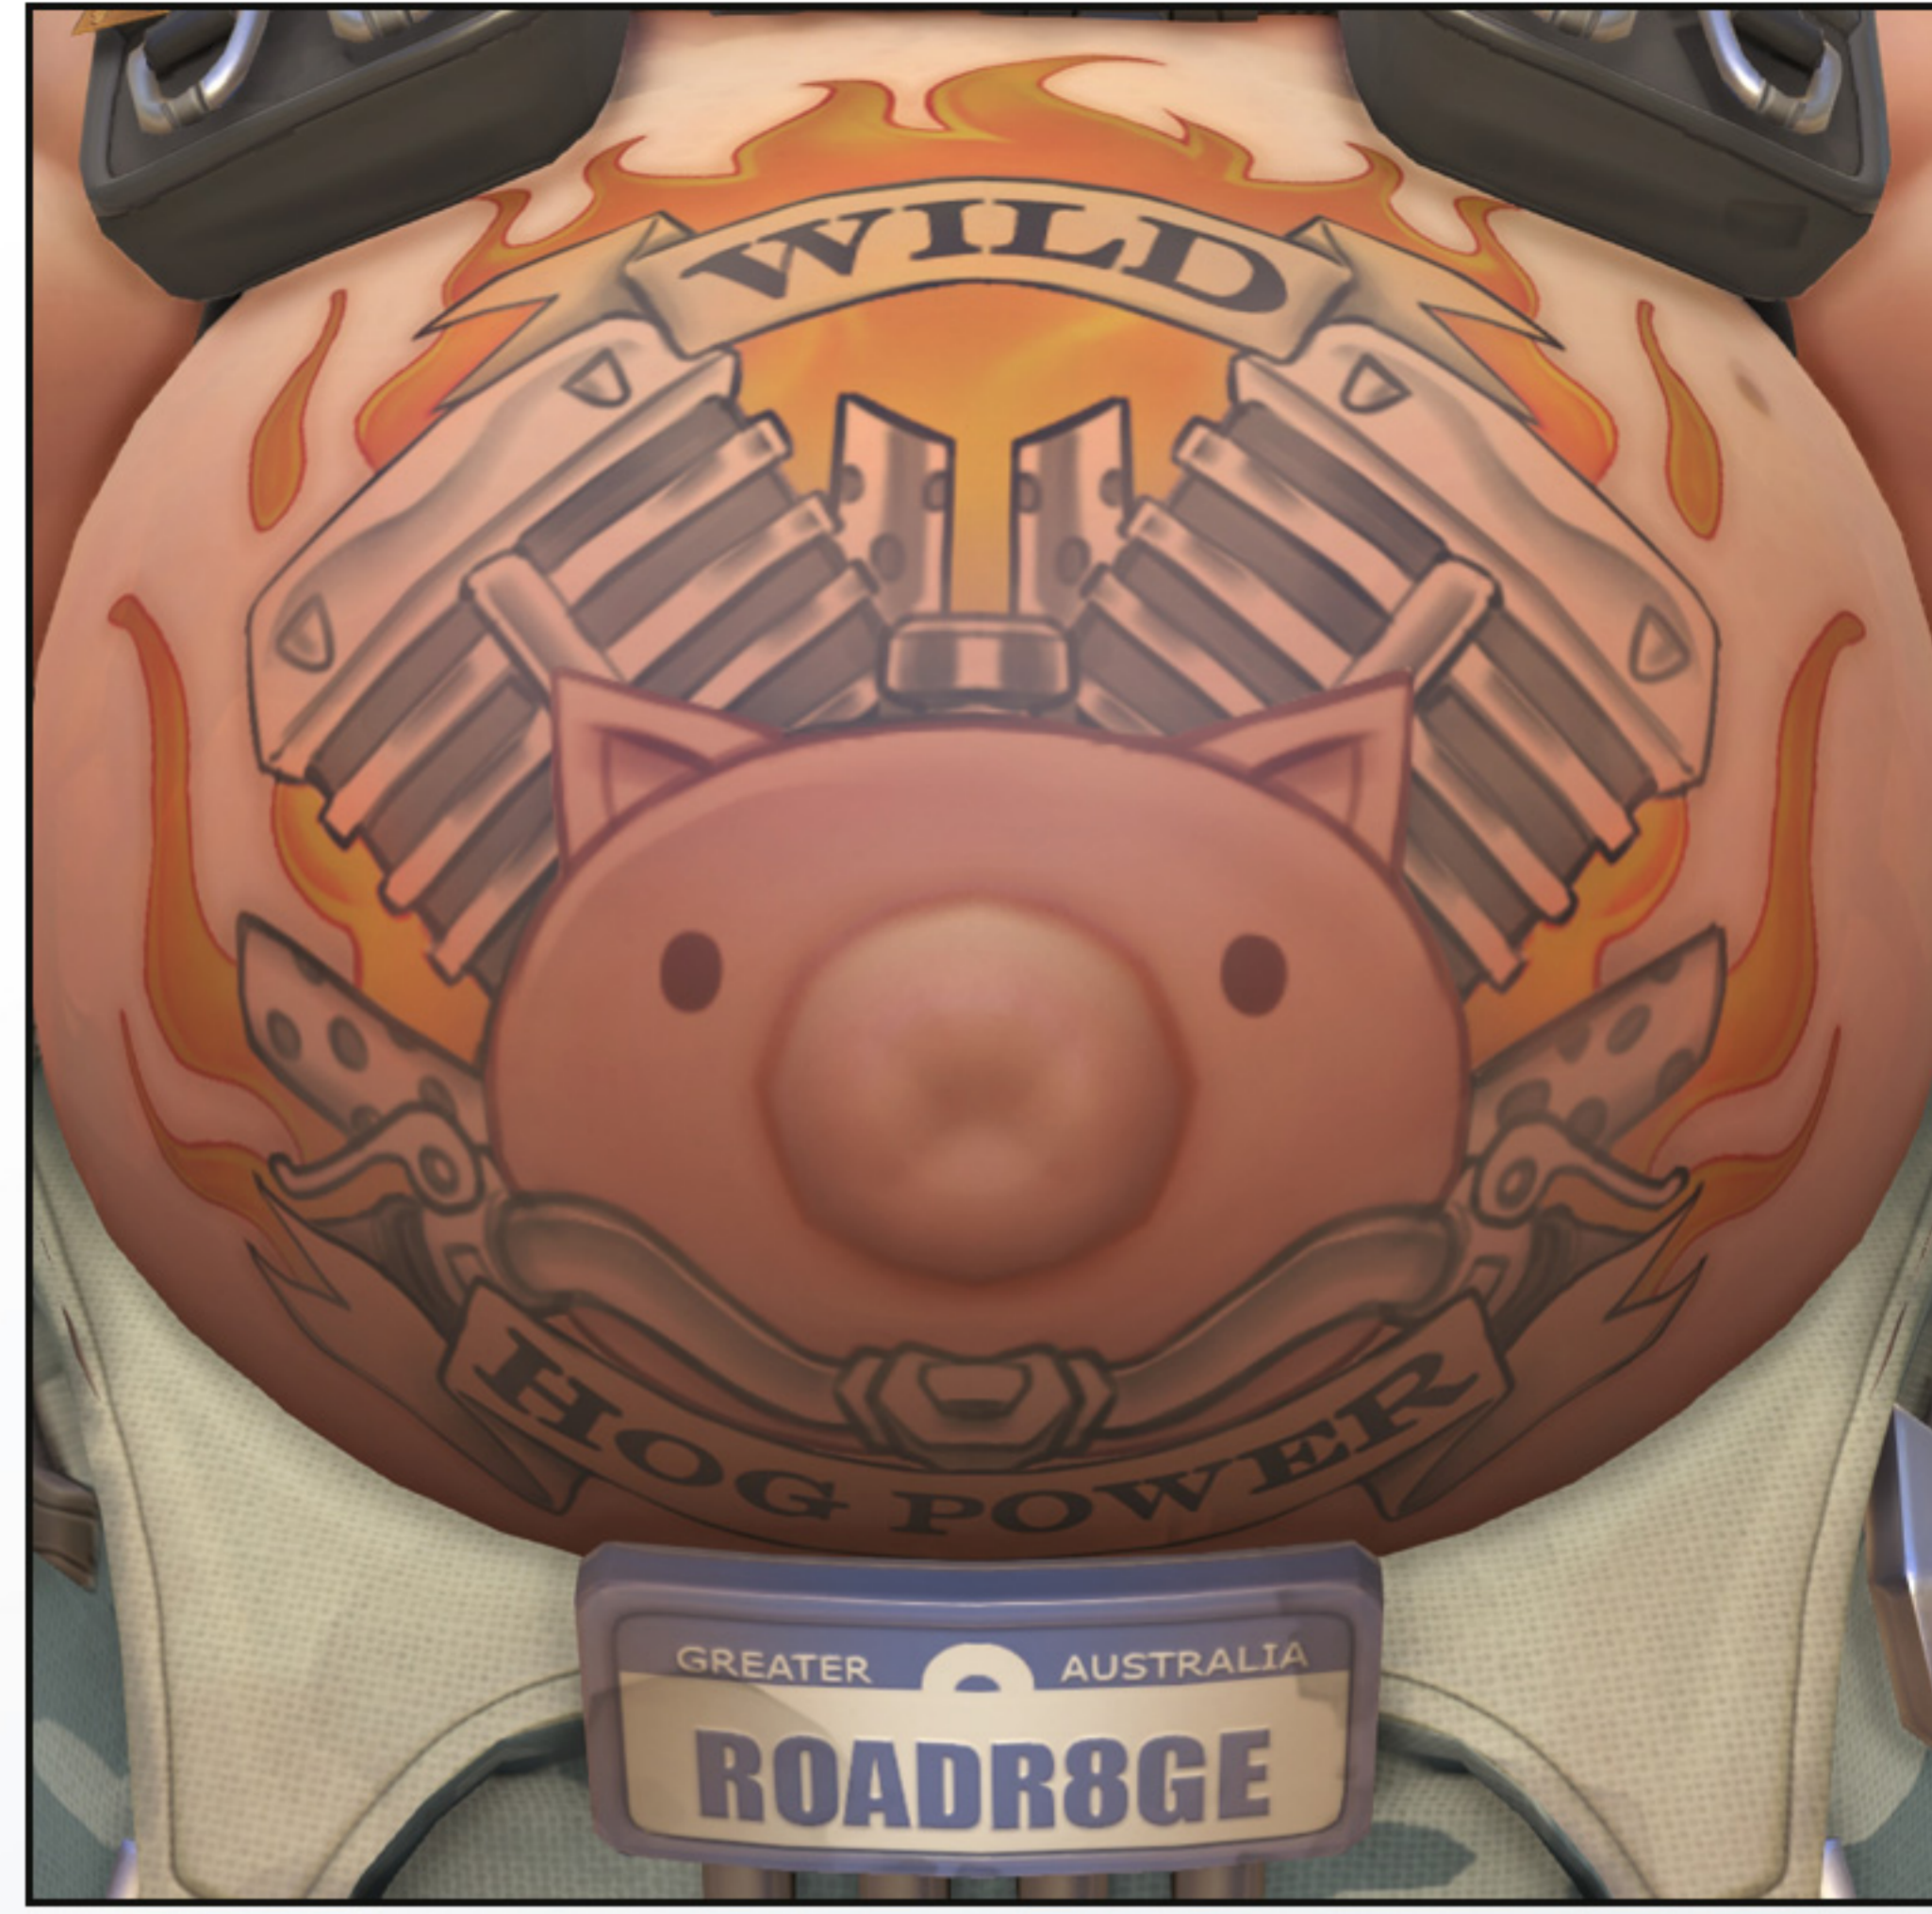

REFERENCE GUIDE
ROADHOG

ROADHOG

-  Armor Base
#54515a
-  Armor Accents
#ffdc44
-  Wrappings
#eedbb0
-  Dark Camo
#566565
-  Light Camo
#7c7f7d
-  Plate Blue
#34426a

Back & Belly Details

* #xxxxxx represents the hex color code

ROADHOG

ROADHOG

Approximate Height: 2.2m
7' 3"

ROADHOG

ROADHOG