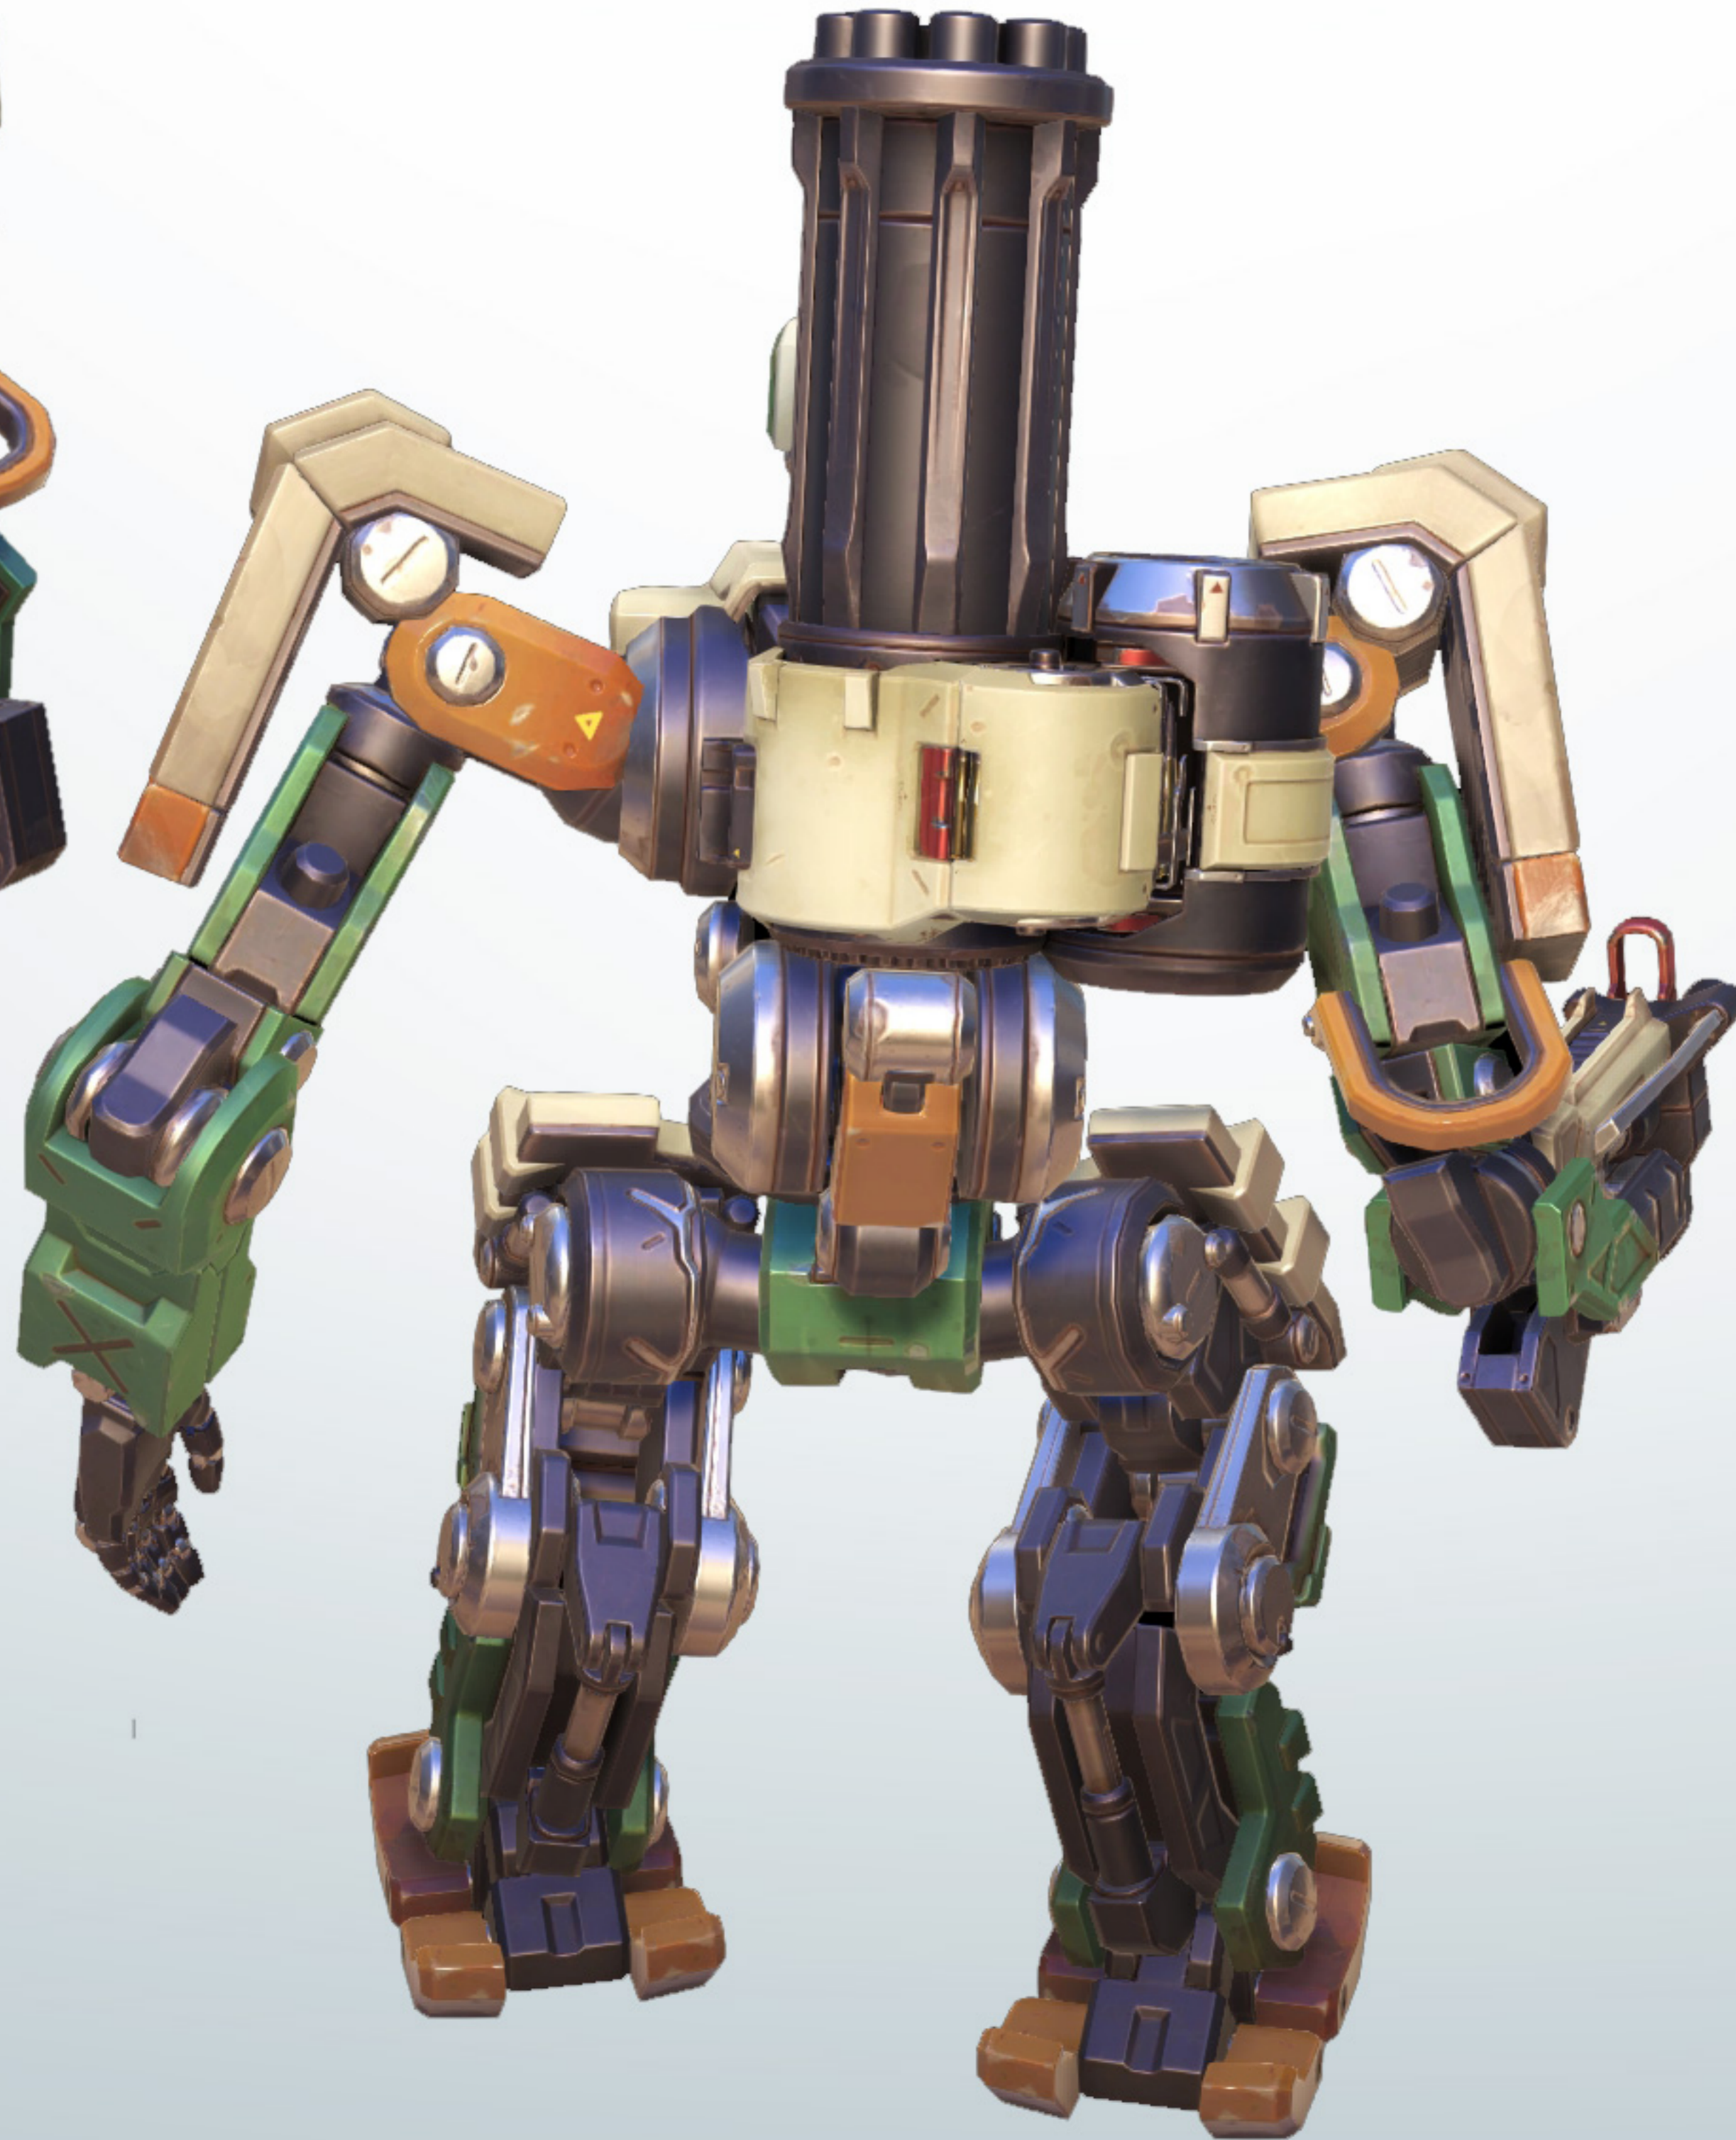

REFERENCE GUIDE
BASTION

BASTION

Ganymede Details

Eye and Chest Glow
#45fffe

Armor Base
#7a9767

Armor Highlight
#b86e41

Armor Upper
#ebd9b3

Decals
#a1472f

Gunmetal Base
#443f46

* #xxxxxx represents the hex color code

Chest and Head Details

BASTION

Approximate Height: 2.2m
7' 3"

BASTION

Approximate Height: 2.2m
7' 3"

BLIZZARD
ENTERTAINMENT

BASTION